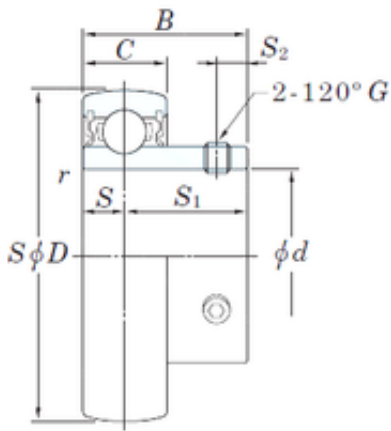

China 608 Bearing Supplier

SKF NTN Snr NSK Koyo Insert Ball Bearing
 Sb201 Sb202 Sb203 Sb204 Sb205 Sb206 Sb207
 Sb208 Sb209 Sb210 with Plastic Pillow Blocks

Bearing No. Sb201

Size	12x40x22 mm
Bore Diameter	12 mm
Outer Diameter	40 mm
Width	22 mm
d	12 mm
D	40 mm
B	22 mm
C	12 mm
S1	16 mm
r min.	0,6 mm
S	6 mm
S2	4 mm
Thread (G)	M5 × 0,5
Weight	0,1 Kg
Basic dynamic load rating (C)	9,55 kN
Basic static load rating (C0)	4,8 kN

Sb201 Bearing 2D drawings and 3D CAD models